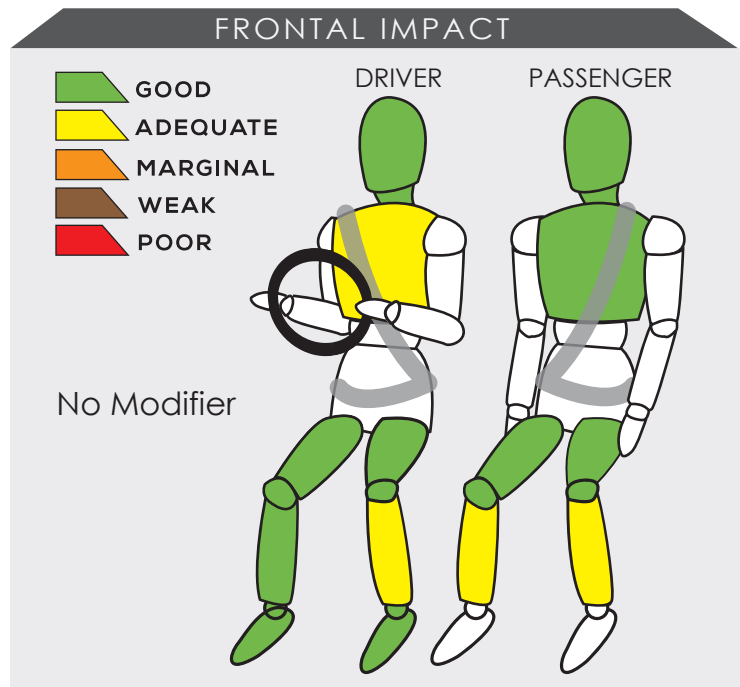

BMW 318i

Variant 318i	Year Built 2019
Model Year 2019	Vehicle Category SEDAN
Engine Capacity 1.5 L	Kerb Mass 1500 kg
No. of Airbags 6	Test Lab PC3

TESTED VARIANT ORIGIN	MALAYSIA	FOR	MALAYSIA
OTHER ASEAN PRODUCTION (ALL VARIANTS)	-	FOR	-

Data showed the driver's chest and the occupants' lower legs had adequate protection in the crash test. Nevertheless, the vehicle's occupant compartment remained stable in the frontal offset test.

The performance of HPT was confirmed with additional deployment test and its score was determined based on Fitment Rating System (FRS).

SAFETY ITEMS (PASSIVE)

ITEMS		COUNTRIES										
Airbags	Driver	NS	NS	NS	NS	S	NS	NS	NS	NS	NS	NS
	Passenger	NS	NS	NS	NS	S	NS	NS	NS	NS	NS	NS
	Side (2)	NS	NS	NS	NS	S	NS	NS	NS	NS	NS	NS
	Curtain (2)	NS	NS	NS	NS	S	NS	NS	NS	NS	NS	NS
Seatbelts	Retractor Pre-tensioner & Load Limiter for Driver	NS	NS	NS	NS	S	NS	NS	NS	NS	NS	NS
	Retractor Pre-tensioner & Load Limiter for Passenger	NS	NS	NS	NS	S	NS	NS	NS	NS	NS	NS

S : Standard on all variants, O : Optional on base; Standard on higher variants, X : Not available, TBA : To be advised, NS : Not sold

DYNAMIC TEST ASSESSMENT

18-MONTH-OLD CHILD		3-YEAR-OLD CHILD	
Restraint	: Maxi Cosi Cabriofix with Family Fix	Restraint	: Maxi Cosi Titan Pro
Facing	: Rearward Facing	Facing	: Forward Facing
Installation	: ISOFIX & Supportleg	Installation	: ISOFIX & Top Tether
Frontal Impact	: 8.00	Frontal Impact	: 6.74
Side Impact	: 4.00	Side Impact	: 4.00
Total Performance	: 12.00	Total Performance	: 10.74