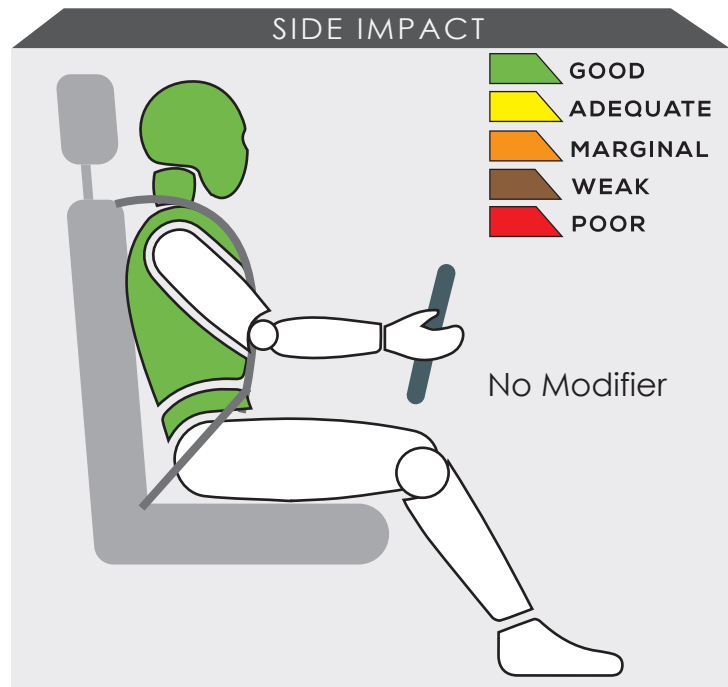

Data showed the driver's chest and the occupants' lower legs had adequate protection in the crash test. Nevertheless, the vehicle's occupant compartment remained stable in the frontal offset test.

The performance of HPT was confirmed with additional deployment test and its score was determined based on Fitment Rating System (FRS).

S : Standard on all variants, O : Optional on base; Standard on higher variants, X : Not available, TBA : To be advised, NS : Not sold

DYNAMIC TEST ASSESSMENT

18-MONTH-OLD CHILD		3-YEAR-OLD CHILD	
Restraint	: Maxi Cosi Cabriofix with Family Fix	Restraint	: Maxi Cosi Titan Pro
Facing	: Rearward Facing	Facing	: Forward Facing
Installation	: ISOFIX & Supportleg	Installation	: ISOFIX & Top Tether
Frontal Impact	: 8.00	Frontal Impact	: 6.74
Side Impact	: 4.00	Side Impact	: 4.00
Total Performance	: 12.00	Total Performance	: 10.74